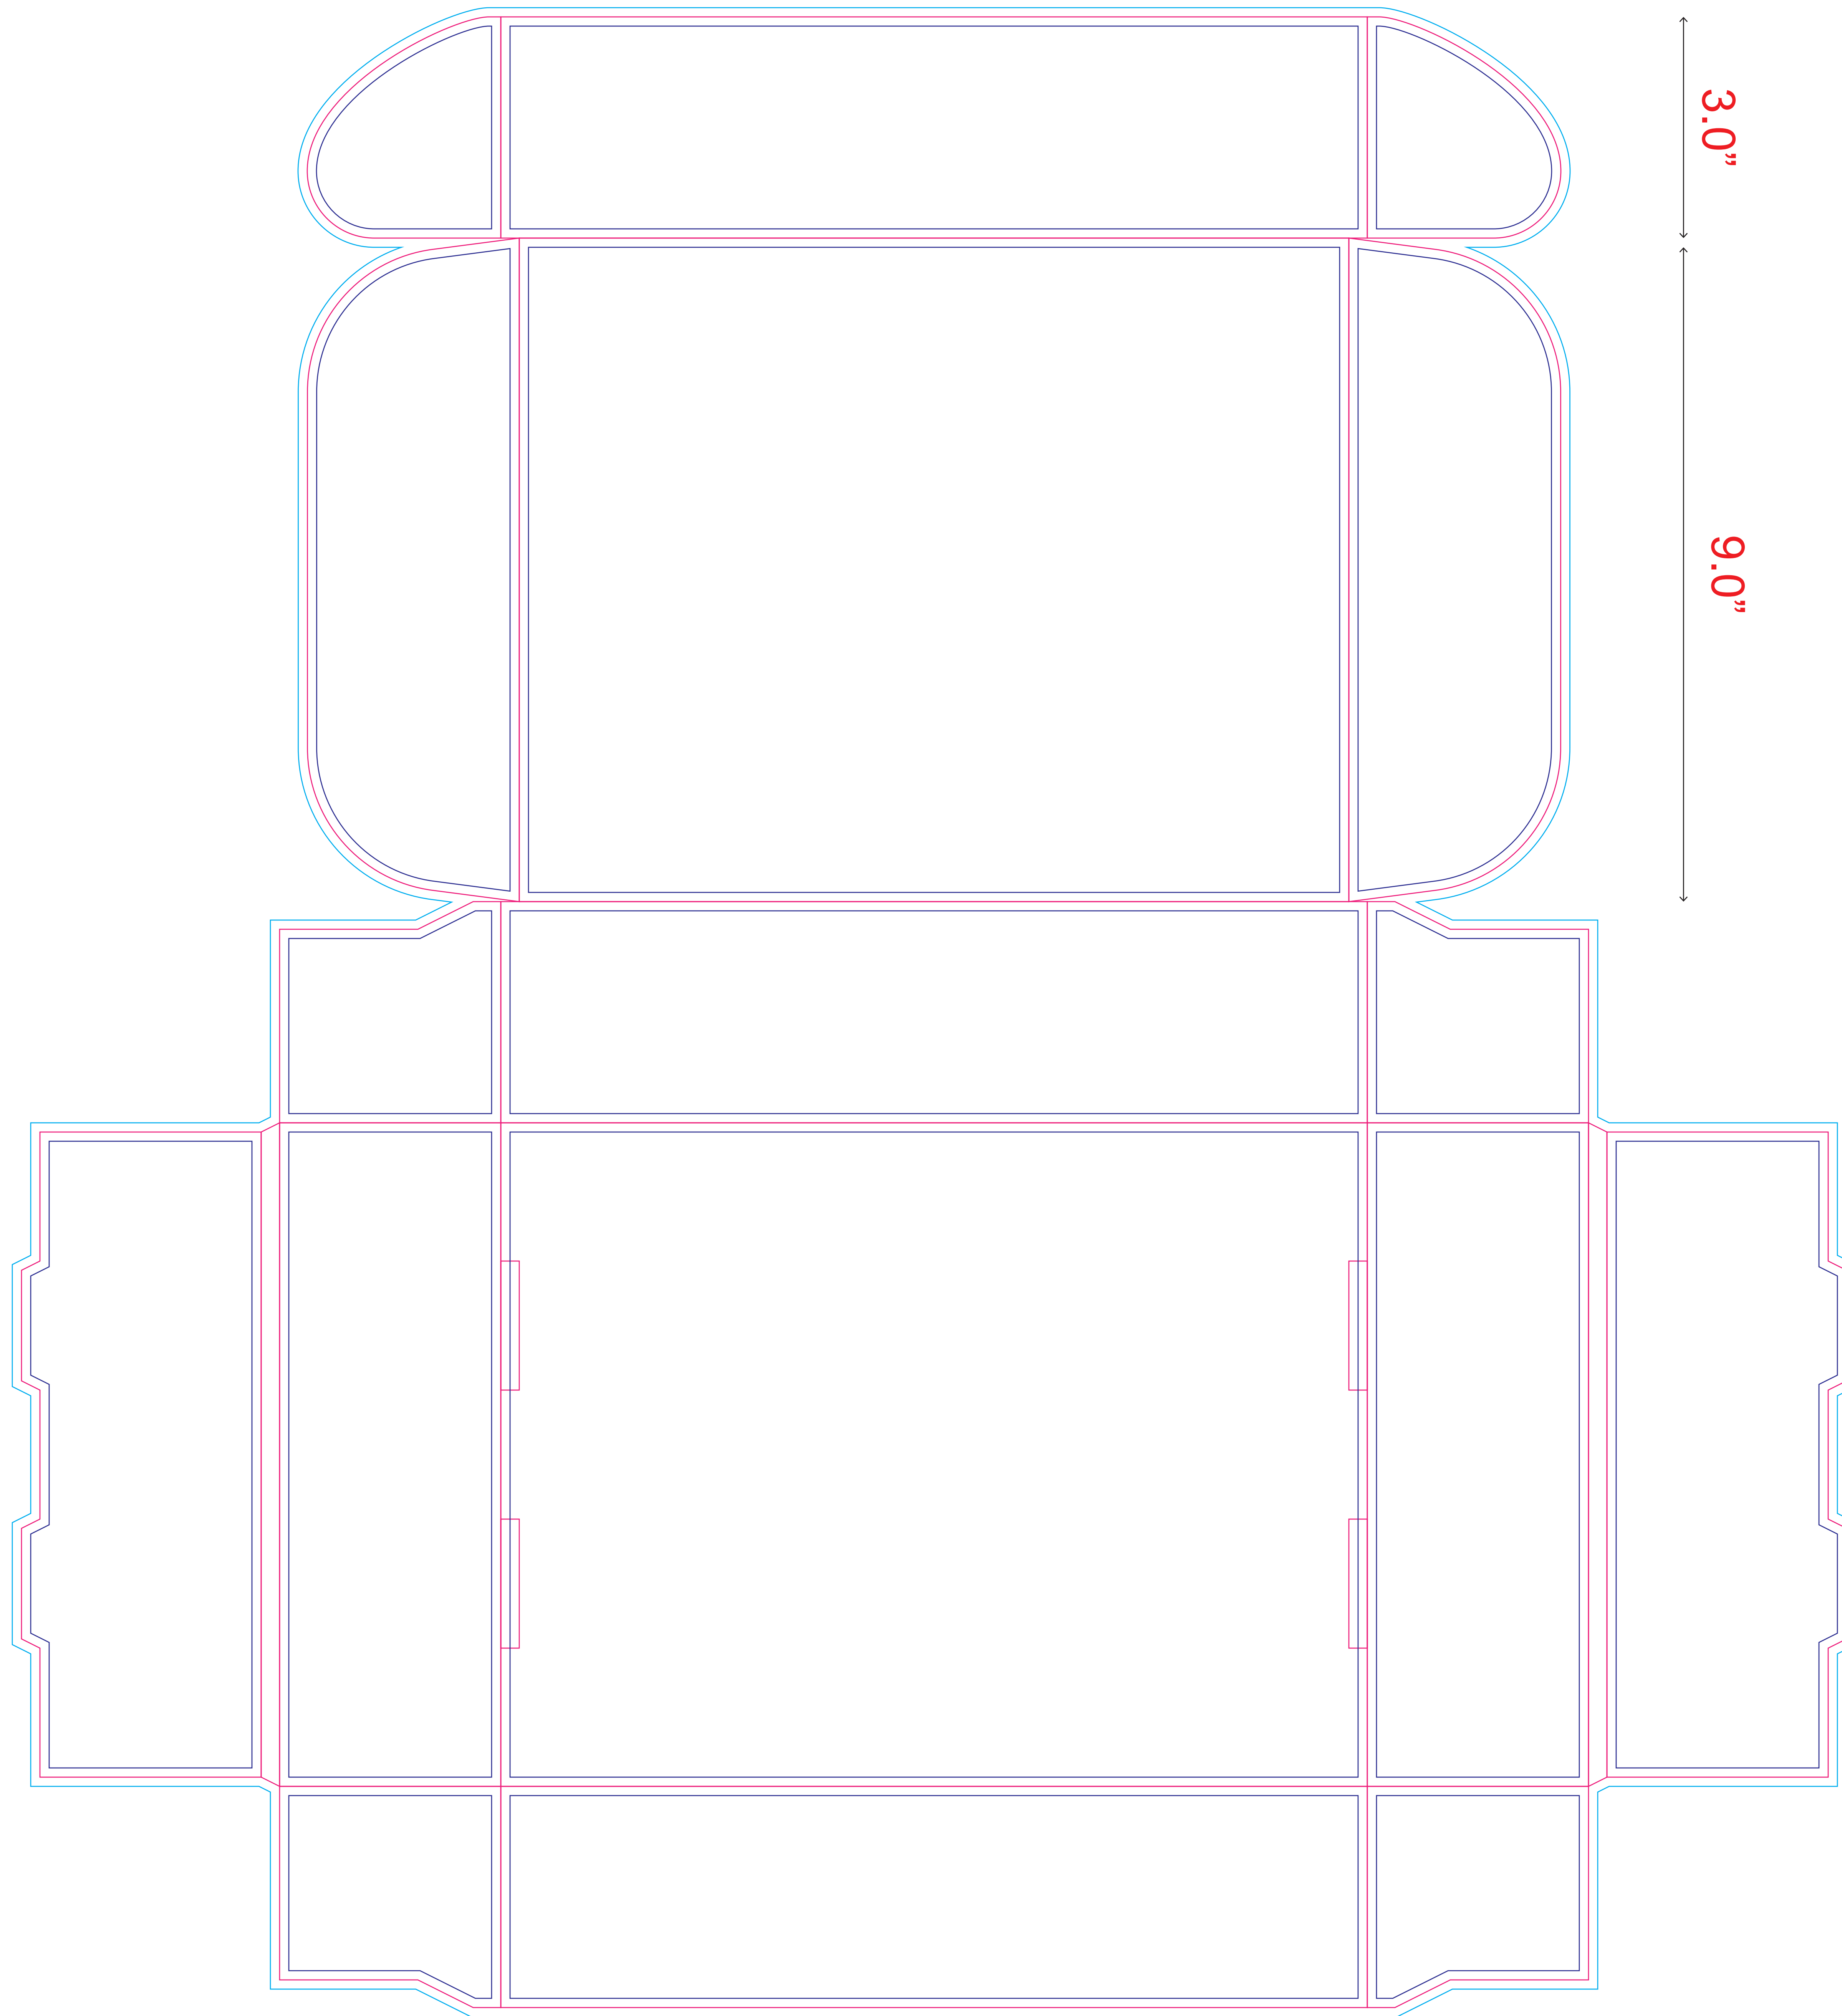

11.25"

3.0"

9.0"

BoxJojo

Dimensions: 11.25 x 9.0 x 3.0"

SAFE AREA

CUTTING AND FOLDING

BLEED CUT AREA