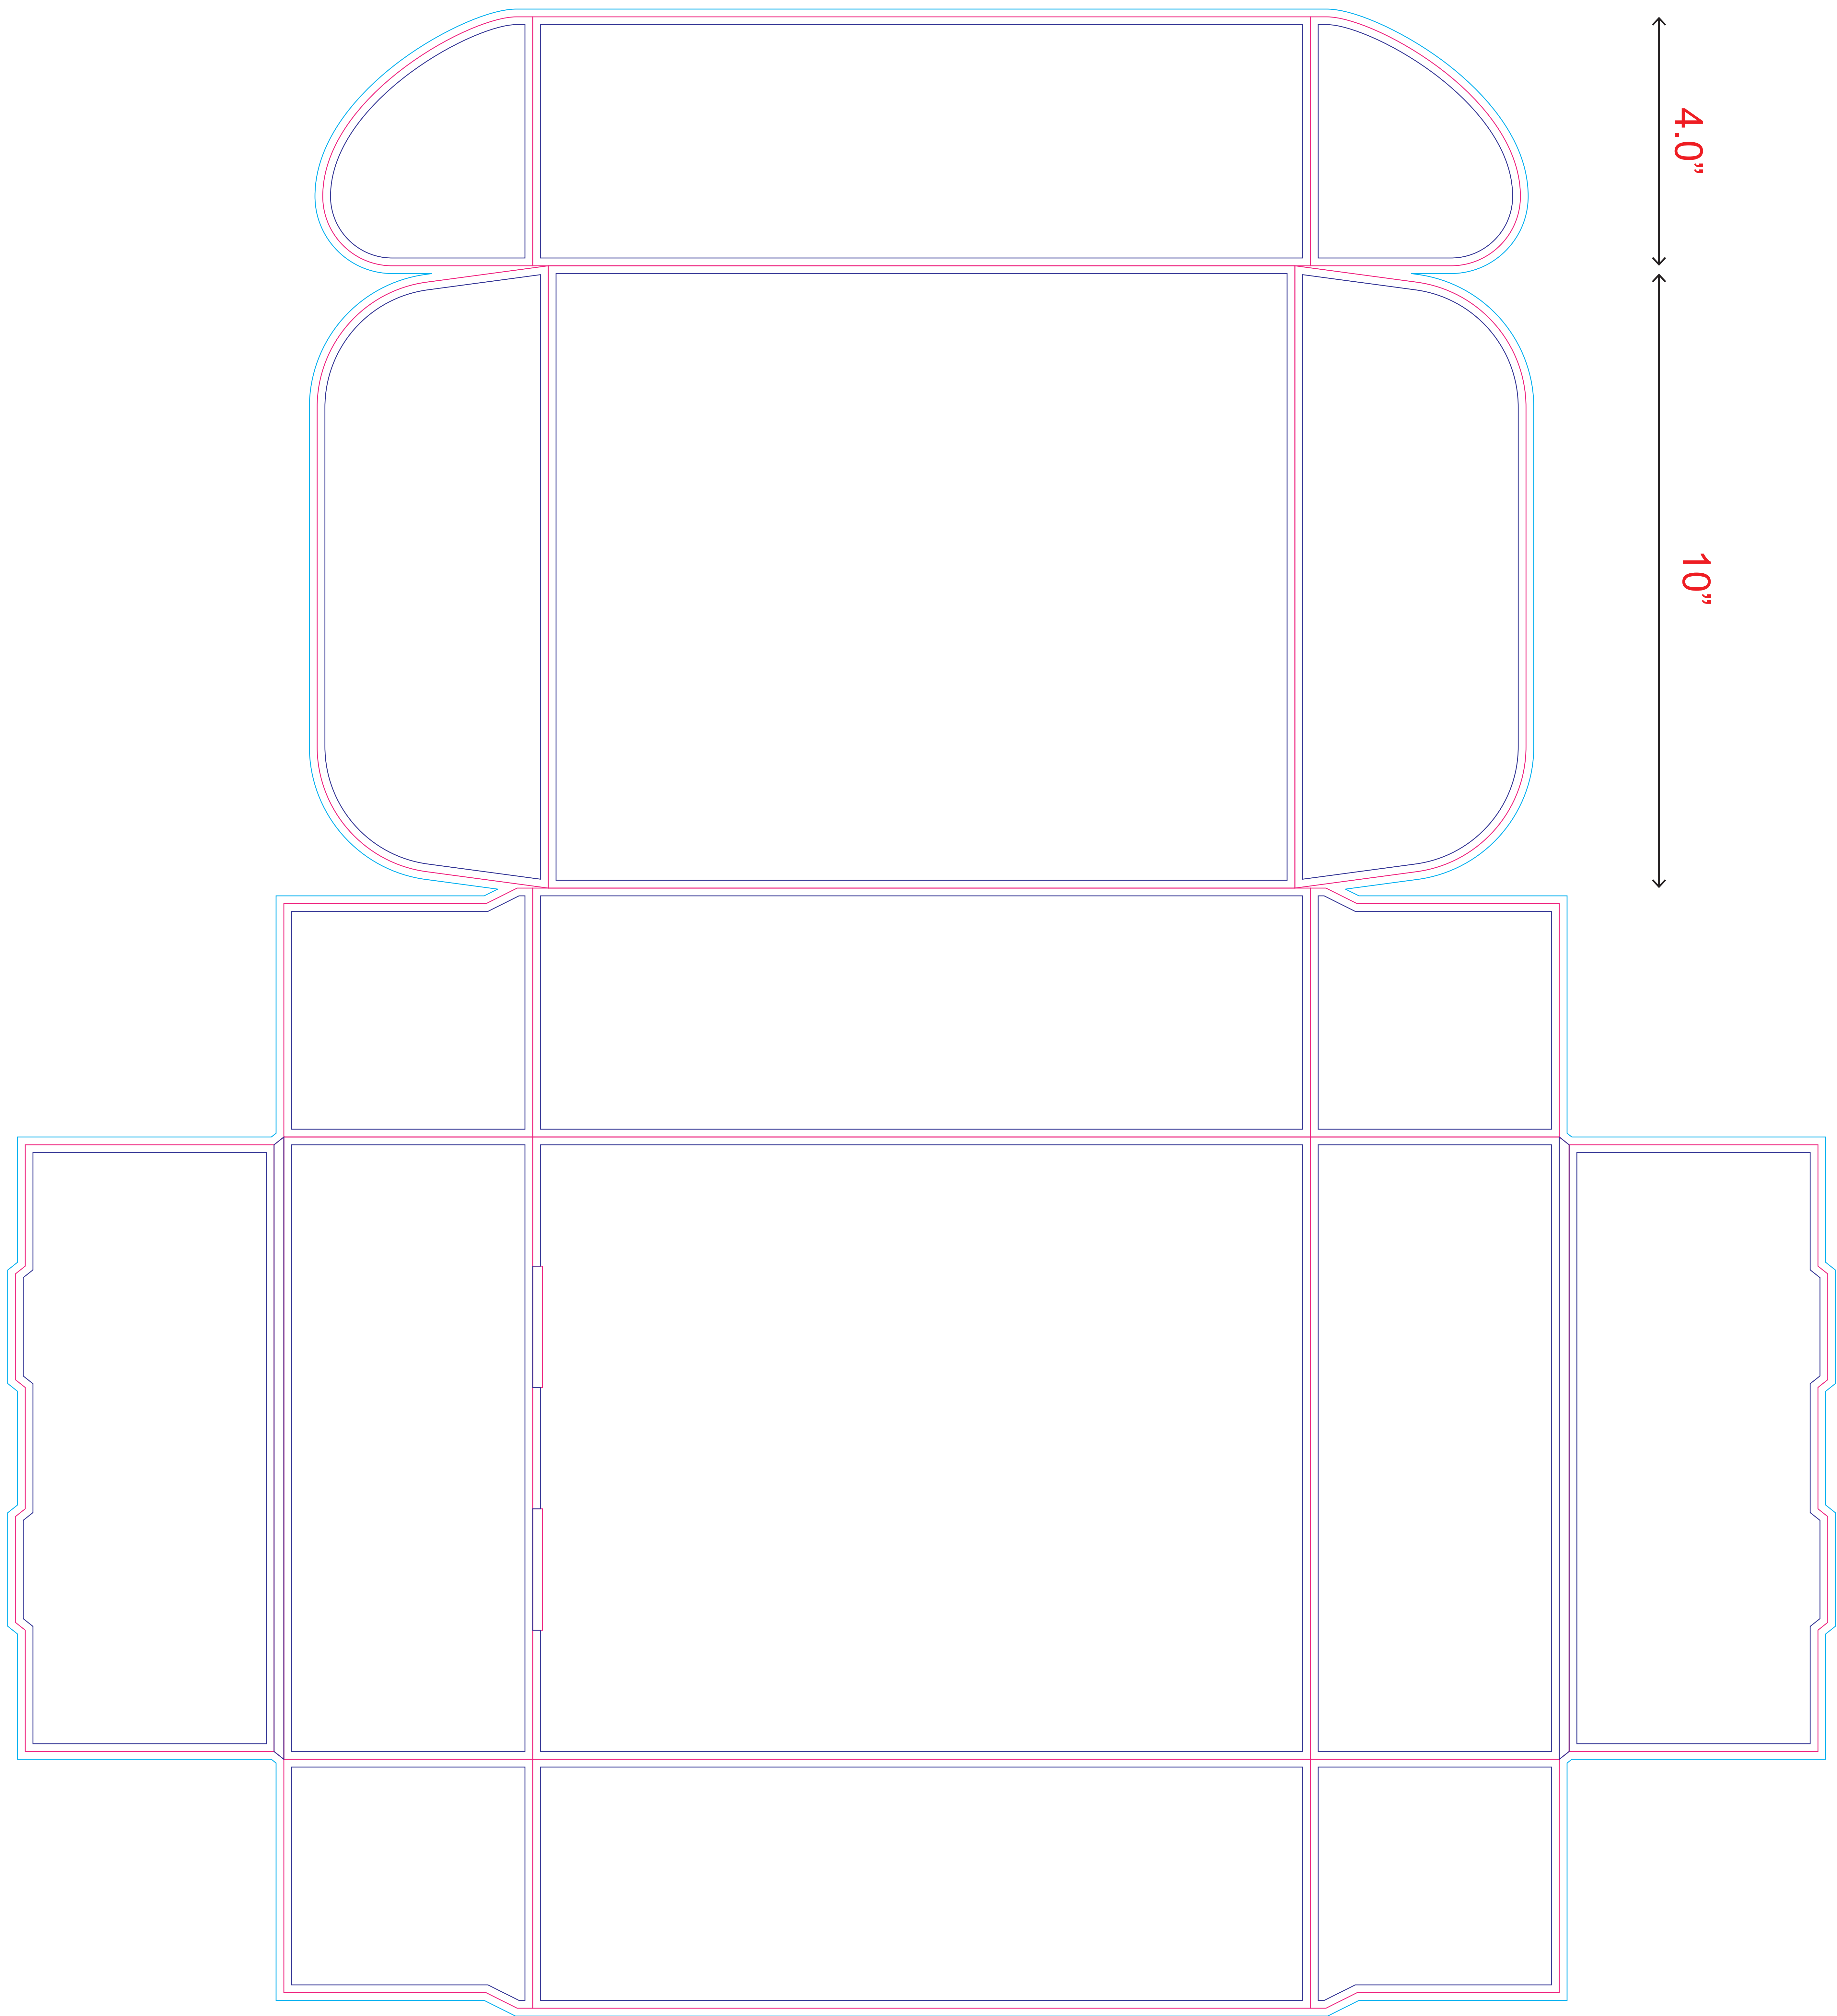

12"

4.0"

10"

BoxJojo

Dimensions: 12 x 10 x 4.0"

SAFE AREA

CUTTING AND FOLDING

BLEED CUT AREA