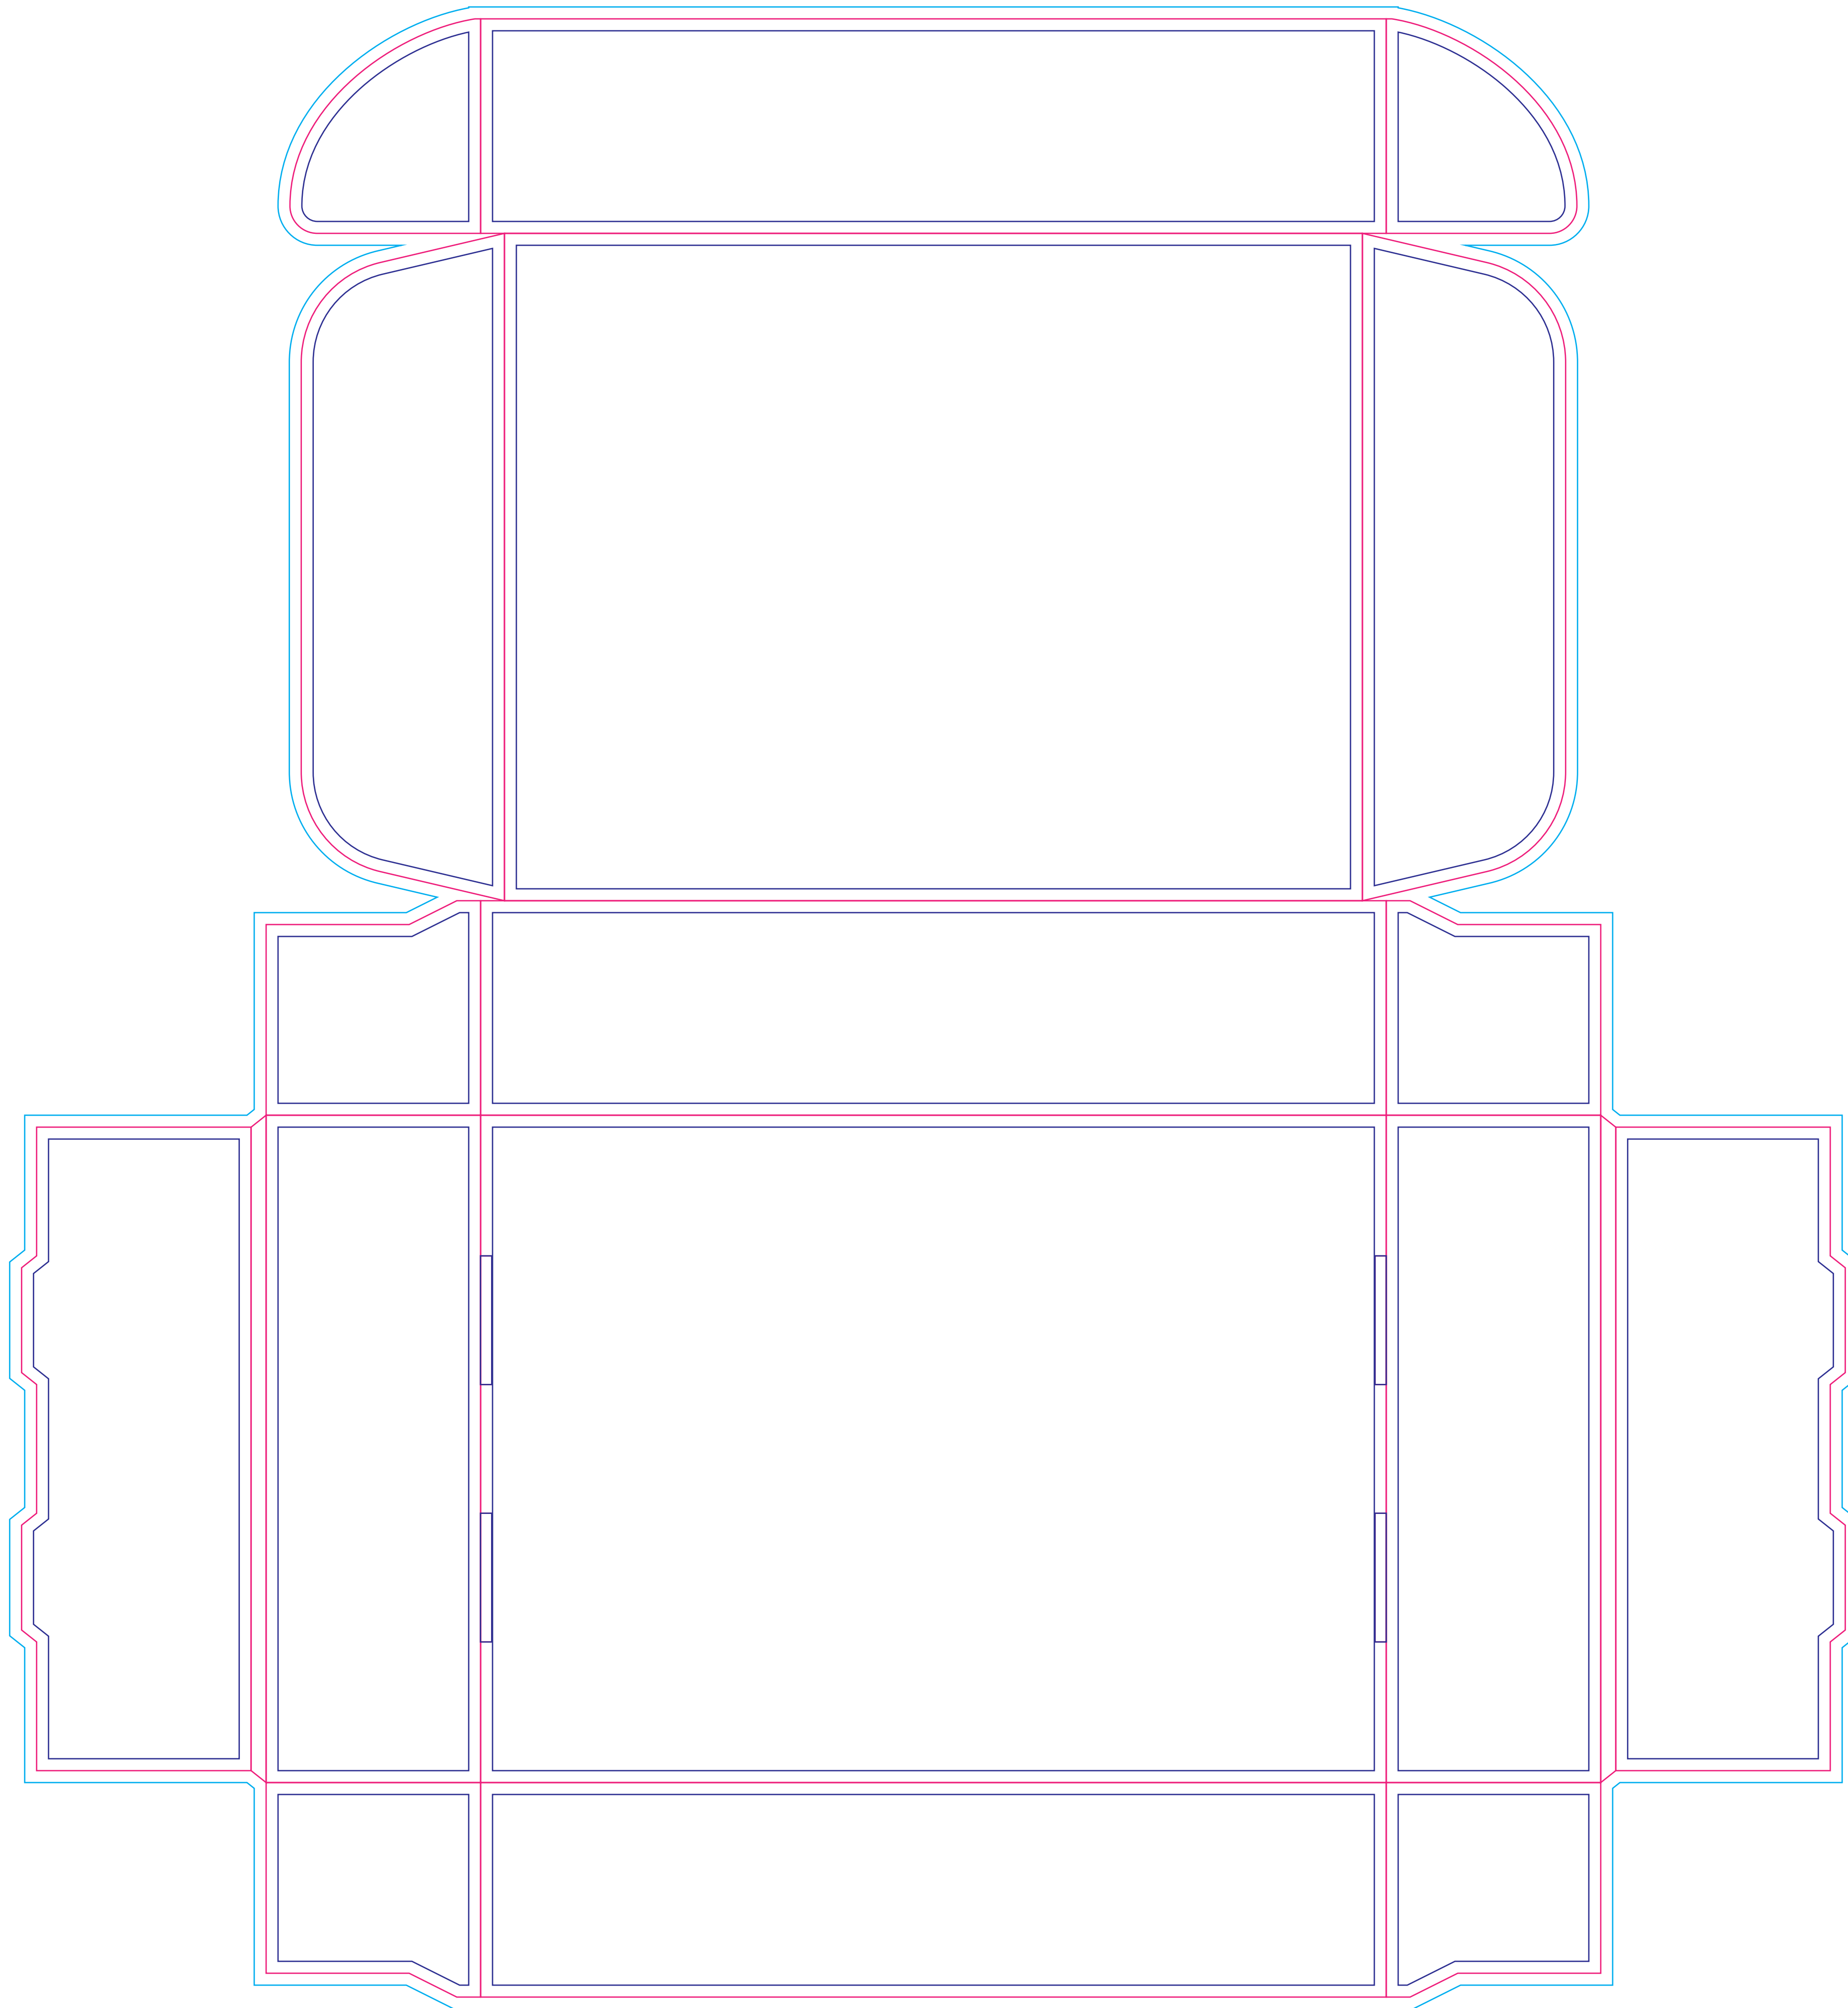

9.0"

2.25"

7.0"

**BoxJojo**

**Dimensions: 9.0 x 7.0 x 2.25"**

SAFE AREA

CUTTING AND FOLDING

BLEED CUT AREA