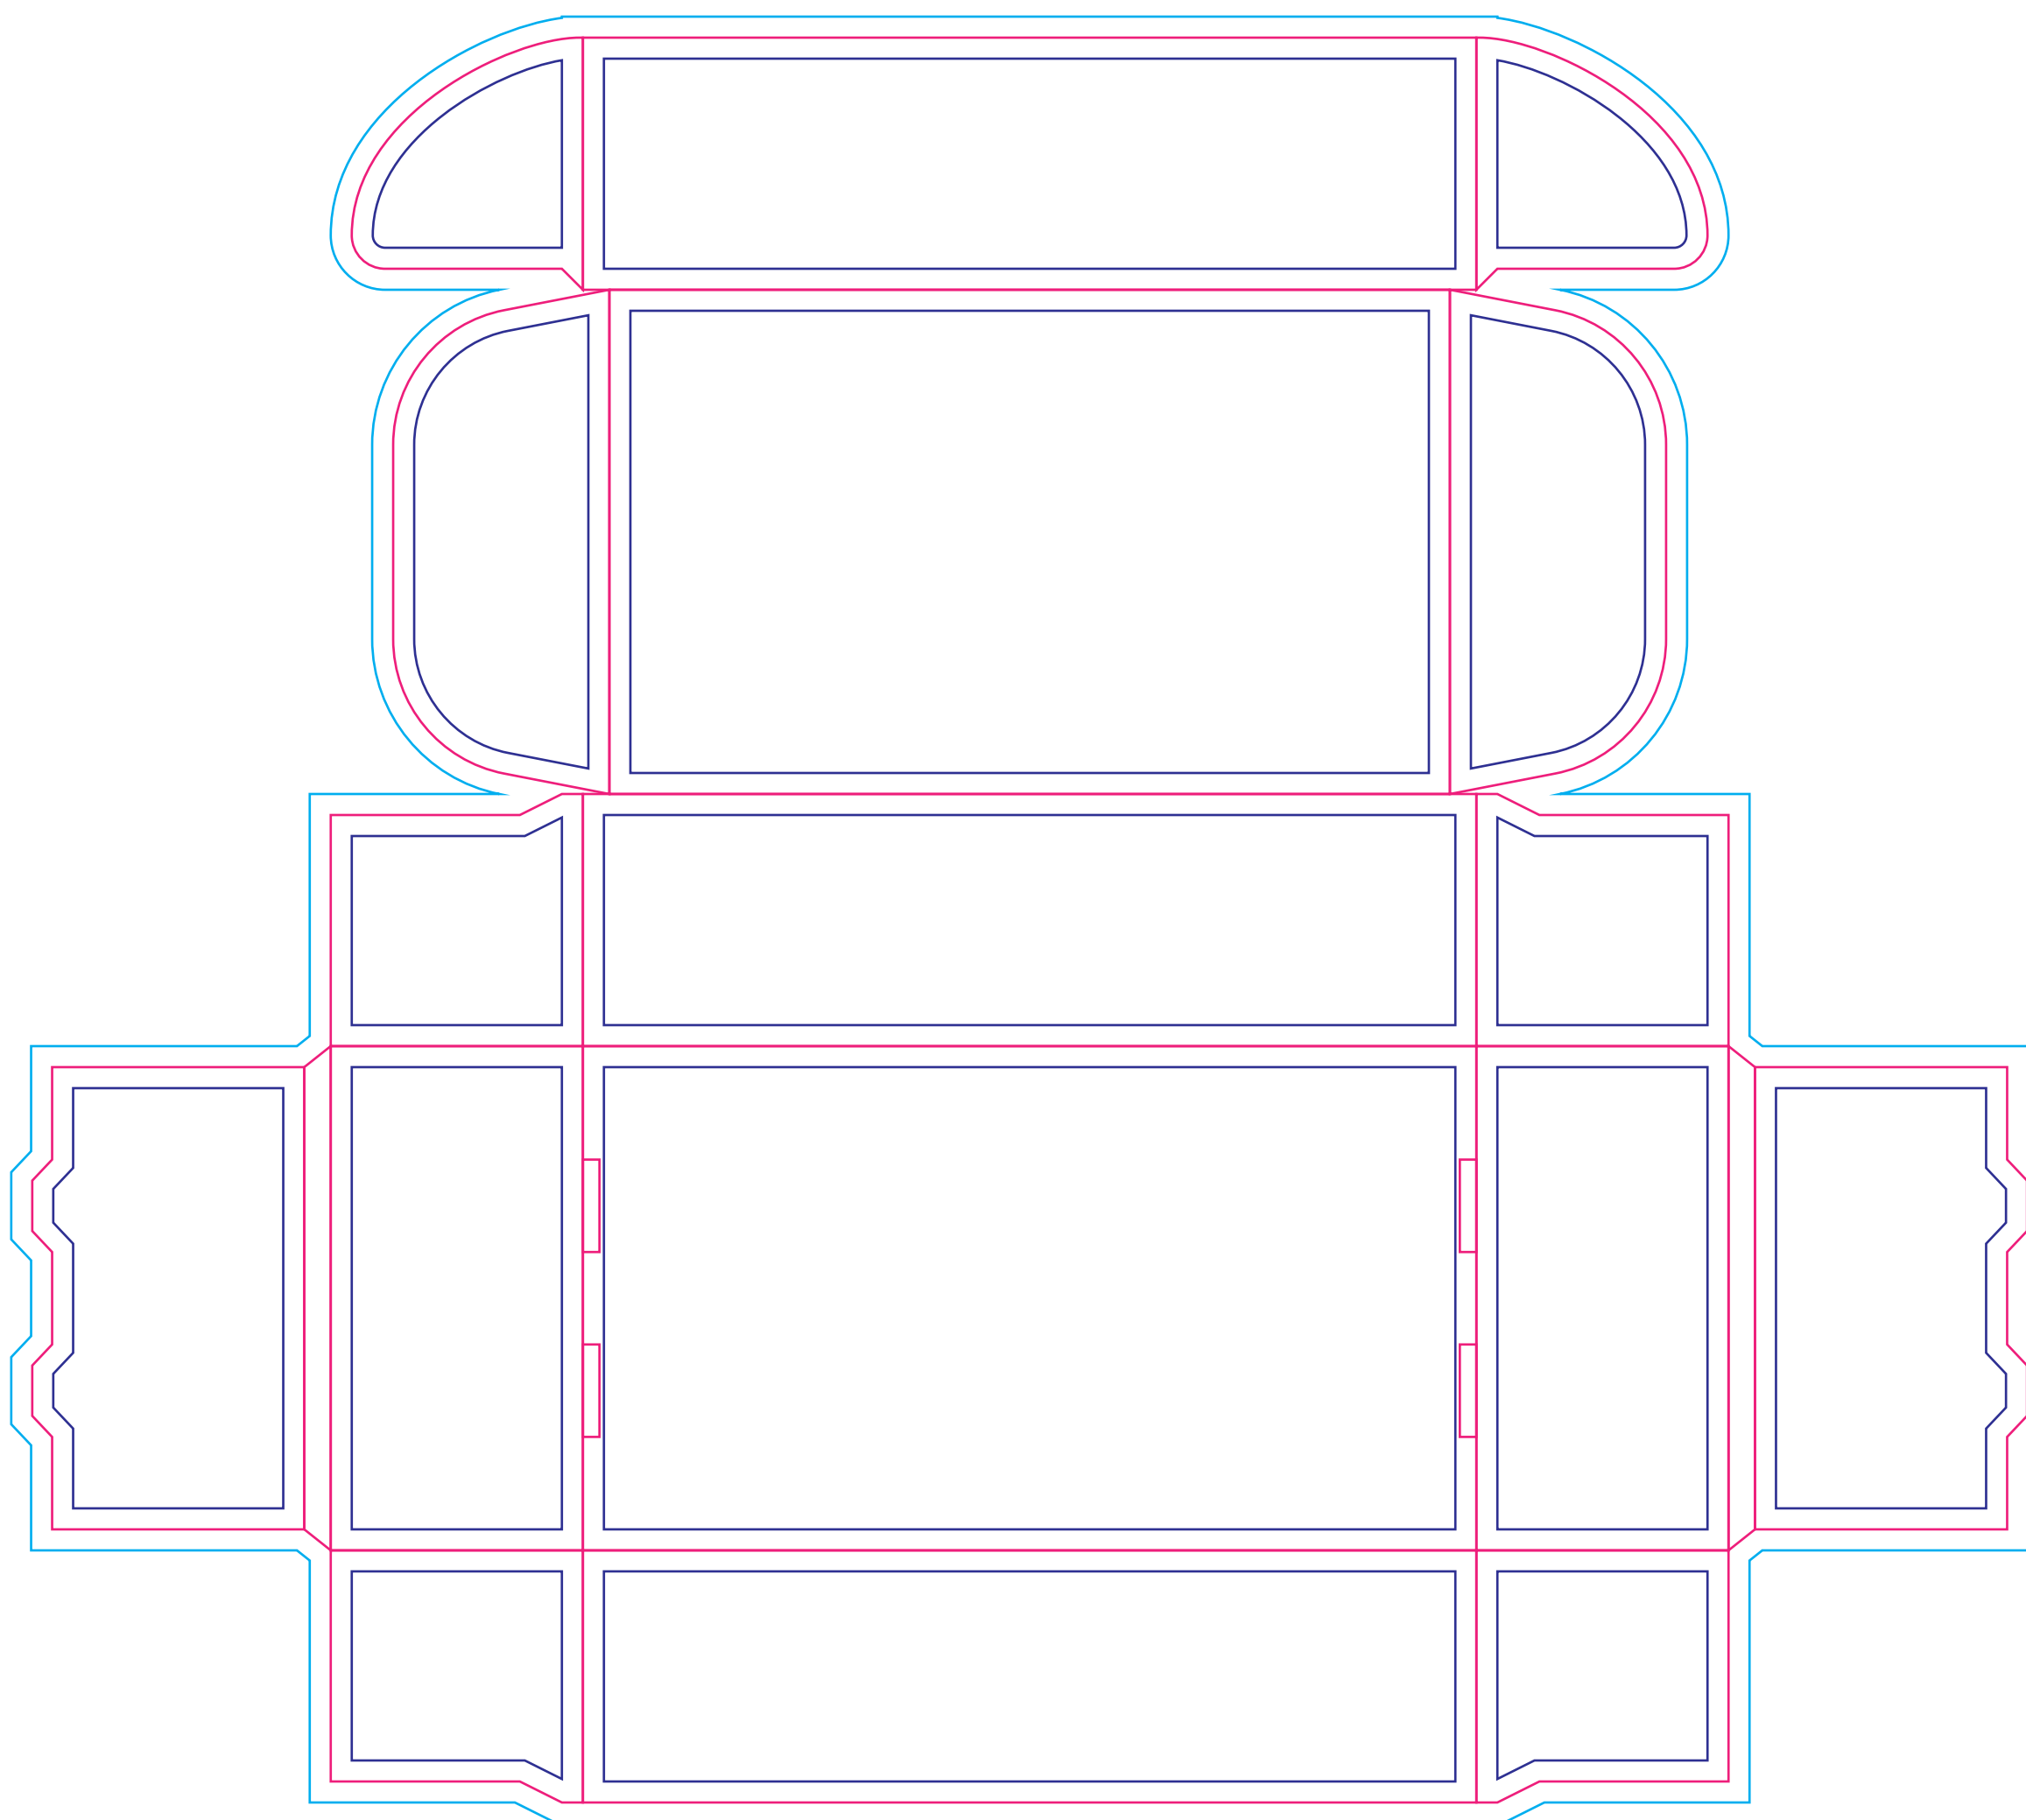

5.0"

BoxJojo

Dimensions: 5 x 3.0 x 1.5"

SAFE AREA

CUTTING AND FOLDING

BLEED CUT AREA