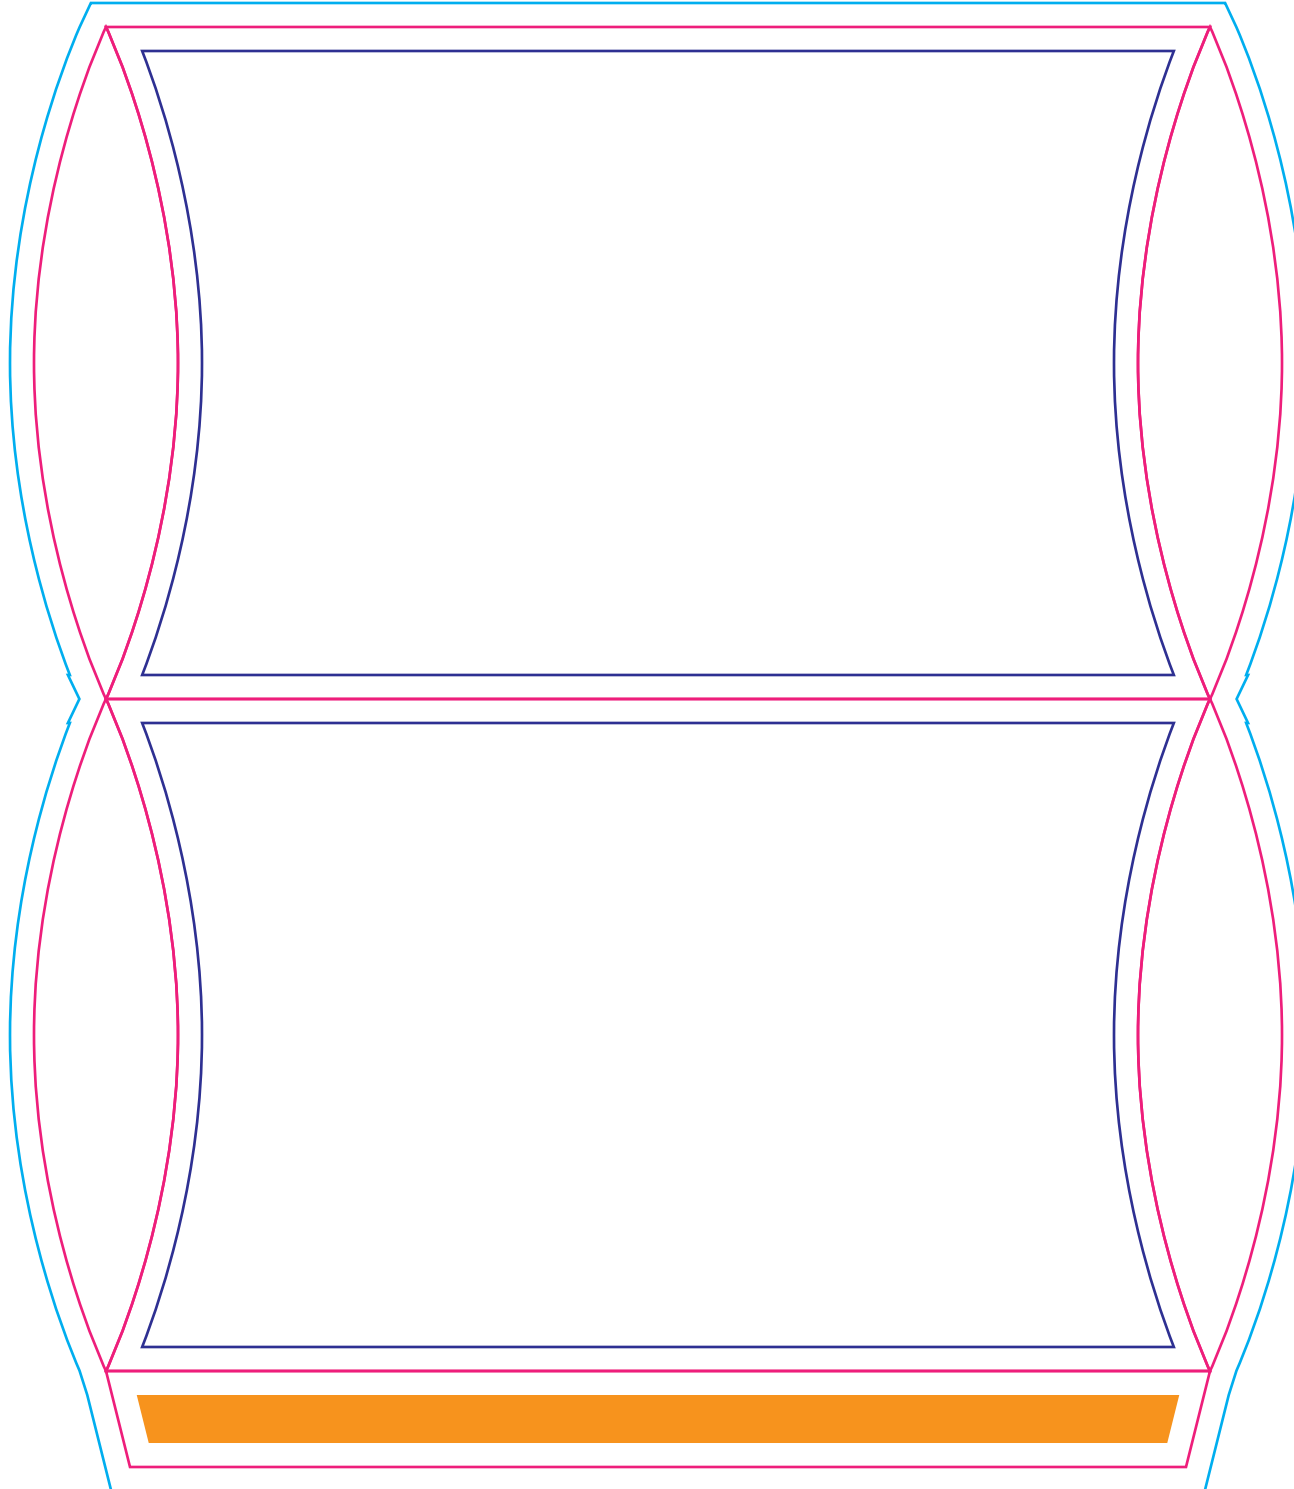

0.75"

5.0"

3.5"

**BoxJojo**

**Dimensions: 5 x 3.5 x 0.75"**

SAFE AREA

CUTTING AND FOLDING

BLEED CUT AREA